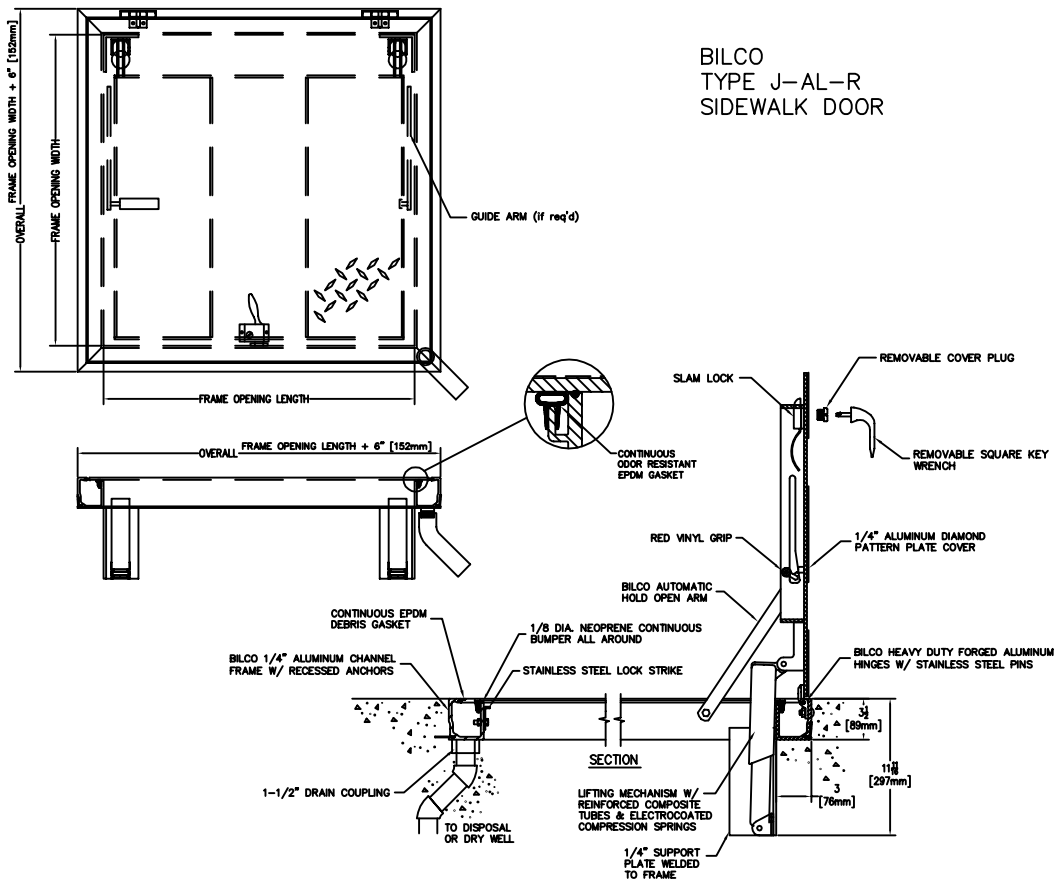

BILCO  
TYPE J-AL-R  
SIDEWALK DOOR

BILCO  
TYPE JD-AL  
SIDEWALK DOOR

VAULT LIDS  
NTS

|                          |   |                |                          |
|--------------------------|---|----------------|--------------------------|
| REVISION DATE<br>6/15/05 | DRAWN<br>SED                              | CHECKED<br>TDK | DISTRICT APPROVED<br>TDK |
| PLOTTING SCALE<br>NTS    | FILE NAME<br>F:\DWGS\DETAILS-2004\HWD-032 |                | DATE APPROVED<br>6/15/05 |