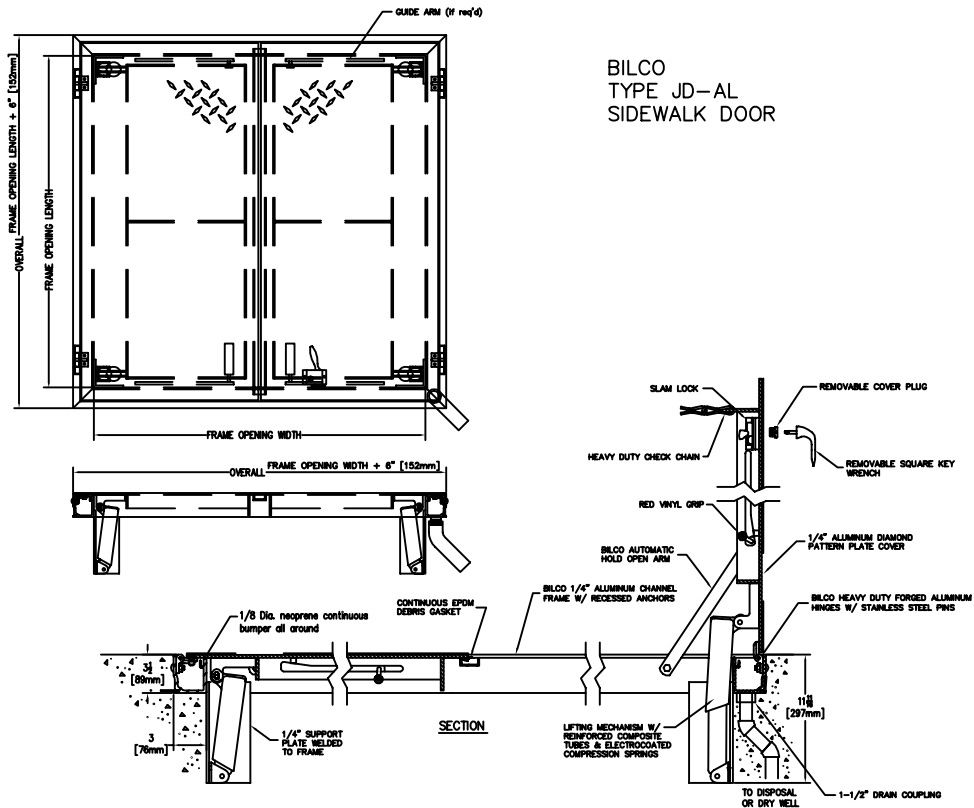

BILCO  
TYPE J-AL-R  
SIDEWALK DOOR

BILCO  
TYPE JD-AL  
SIDEWALK DOOR

VAULT LIDS  
NTS

|                          |   |                |                          |
|--------------------------|---|----------------|--------------------------|
| REVISION DATE<br>6/15/05 | DRAWN<br>SED                              | CHECKED<br>TDK | DISTRICT APPROVED<br>TDK |
| PLOTTING SCALE<br>NTS    | FILE NAME<br>F:\DWGS\DETAILS-2004\HWD-032 |                | DATE APPROVED<br>6/15/05 |